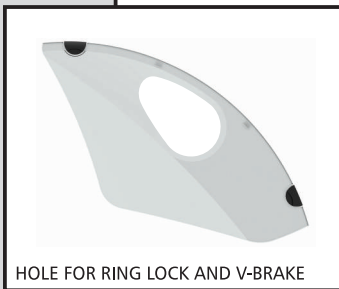

DRESSGUARD LUCRA

HOLE FOR RING LOCK

HOLE FOR RING LOCK AND V-BRAKE

FIXING **BEHIND** AND **IN FRONT** OF THE SEAT STAY
AVAILABLE IN TWO STANDARD TRANSPARENT COLOURS; BLUE AND SMOKE

METAL MUDGUARD

PLASTIC MUDGUARD

COMBICLIP AVAILABLE IN 2 VERSIONS, ONE TO FIT ONTO METAL MUDGUARDS WITH RIM AND THE SECOND TO FIT ONTO PLASTIC MUDGUARDS WITH RIM

COMBICLIP AVAILABLE IN 3 STANDARD COLOURS; BLACK, GREY AND TITANIUM GREY

SEAT STAY CLIP

THE SEAT STAY CLIPS TO SECURE THE DRESS GUARD AGAINST THE SEAT STAY ARE AVAILABLE IN VARIOUS DIAMETERS, Ø11, Ø13, Ø16 AND Ø20 MM.